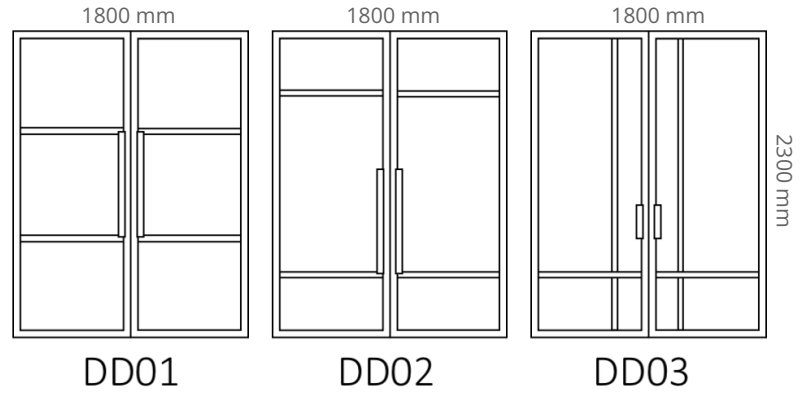

Classic double door

Type: DD01 - 03