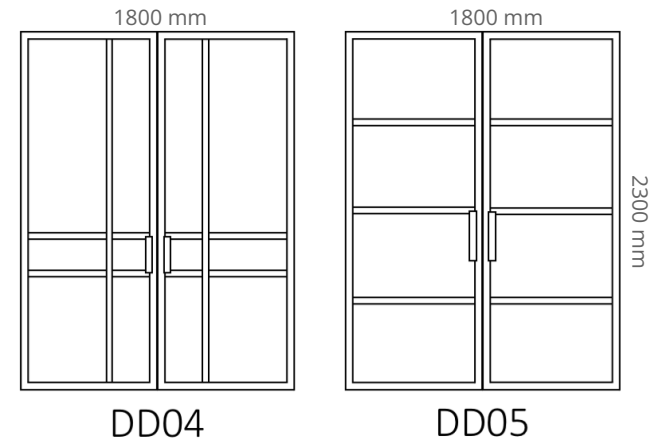

Type: DD04 - 05